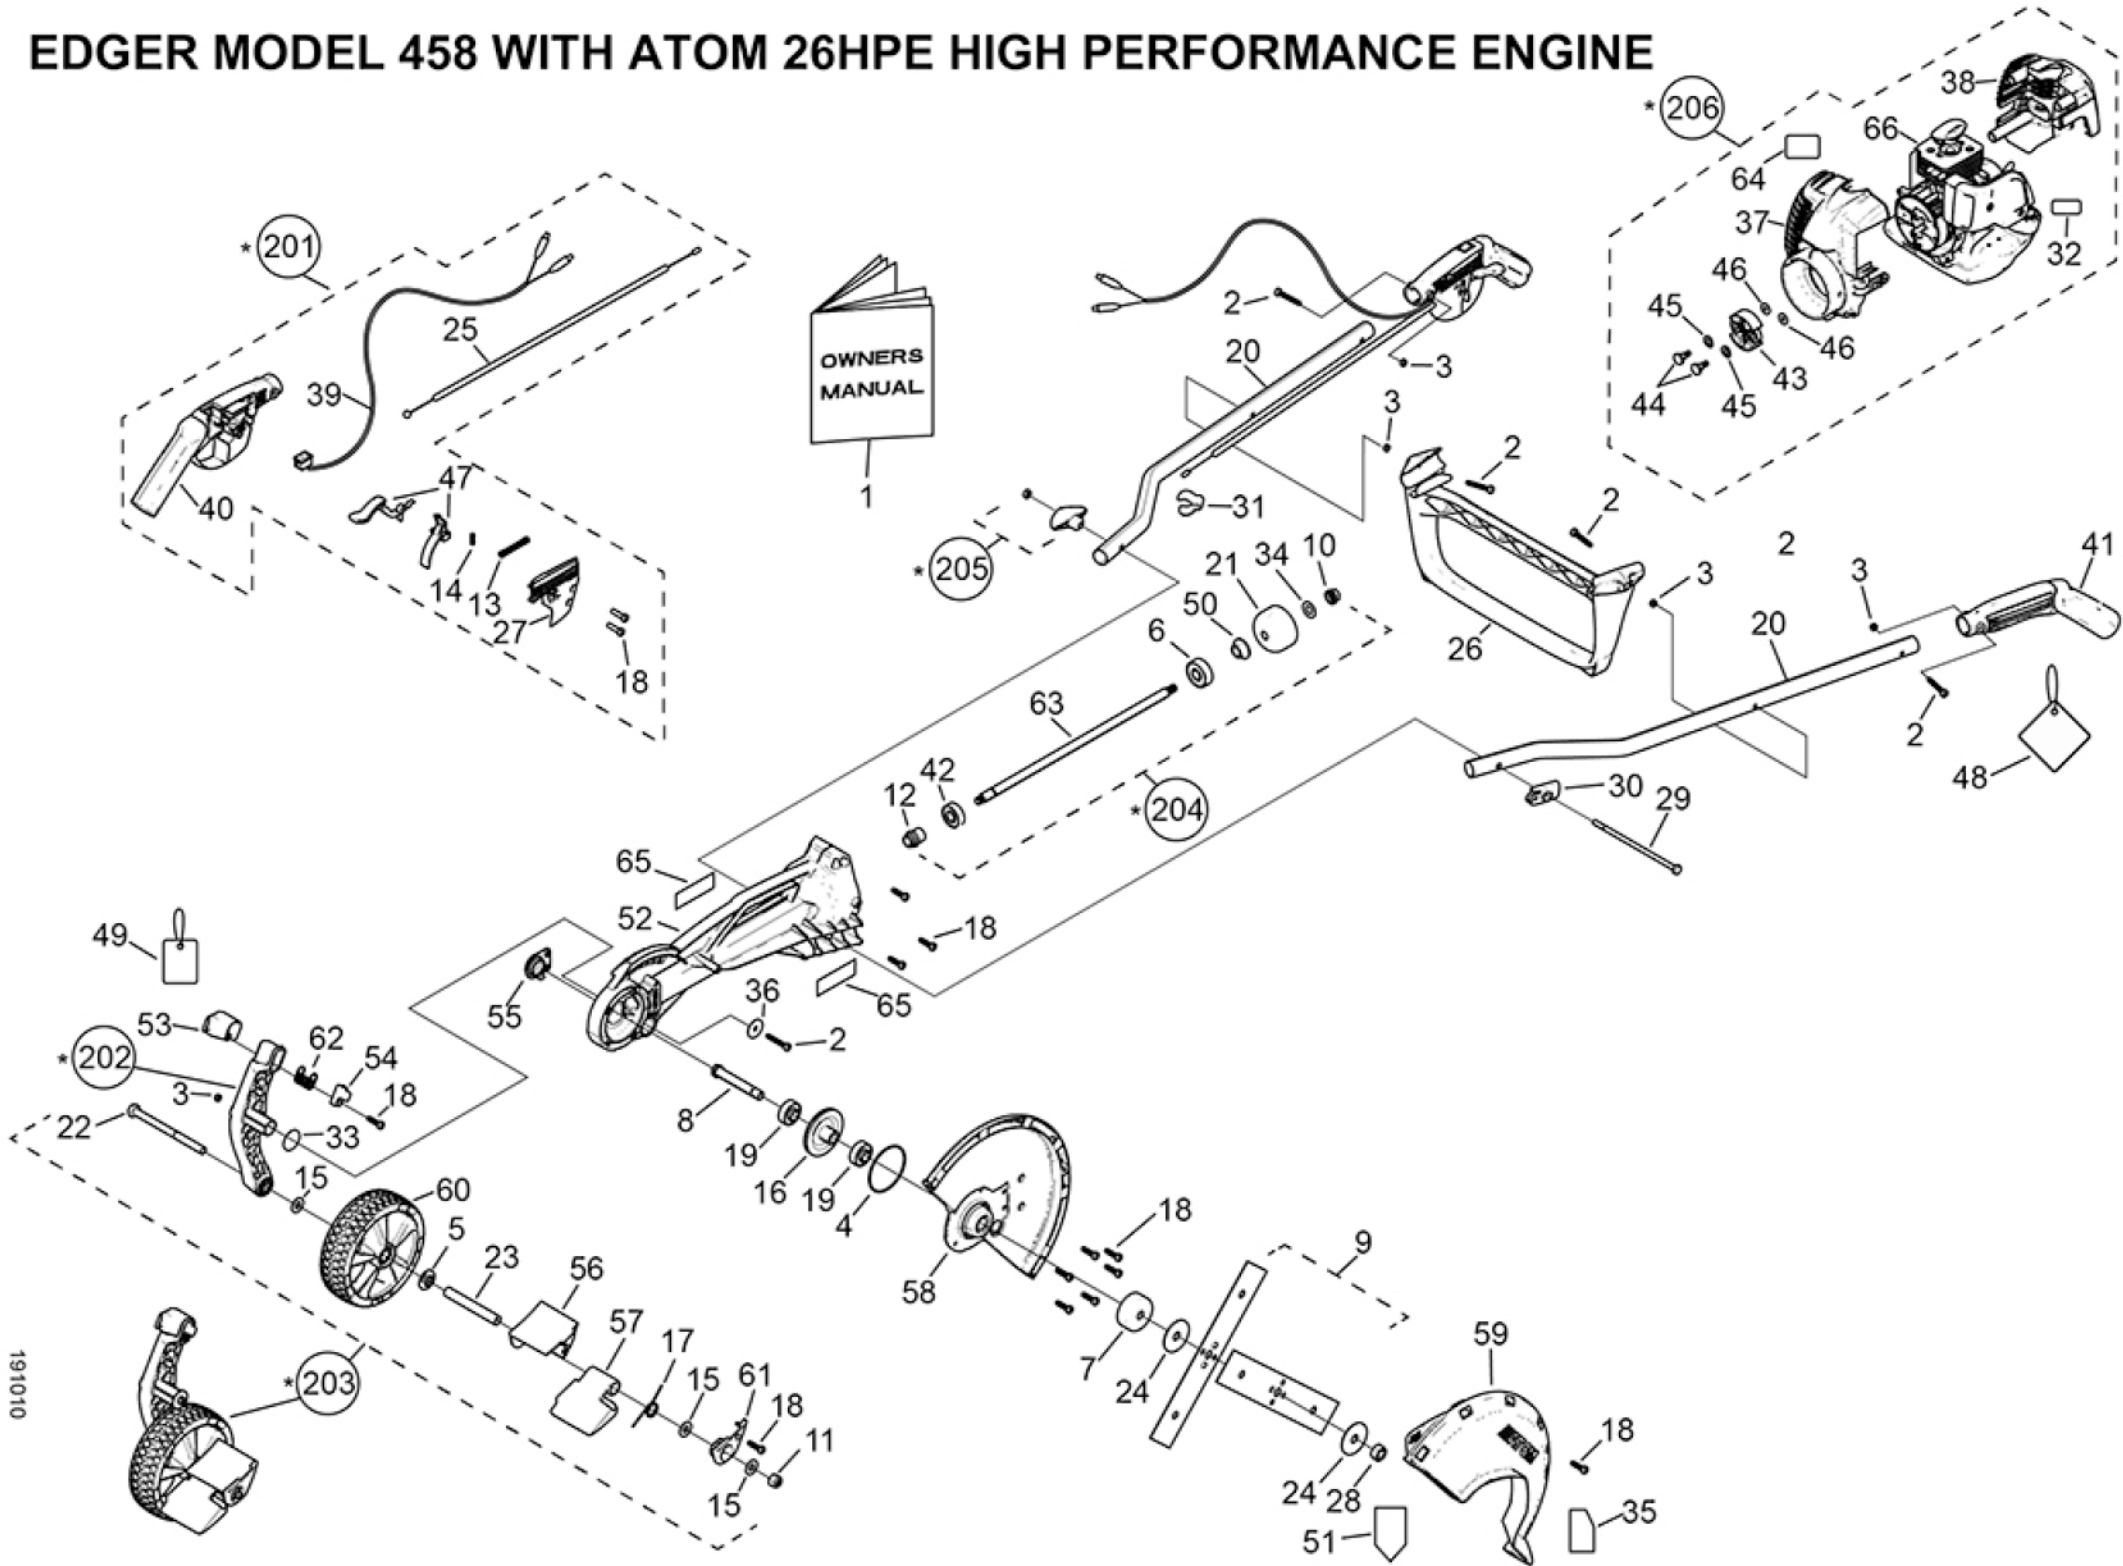

# EDGER MODEL 458 WITH ATOM 26HPE HIGH PERFORMANCE ENGINE

191010

ATOM MODEL: 458 DELUXE with Atom 26HPE engine

PART NO: 20458

Key	Part No	Substitute Part No	Description	Key	Part No	Substitute Part No	Description	Key	Part No	Substitute Part No	Description
1	21755		MAN ALL MODELS WEBSITE	31	63217BN		CLIP - HANDLE CABLE & WIRE	62	64993		SPRING HGT ADJ DOM
2	40650		SCREW M5 x 36mm TORX-25	32	63219		LABEL HOT MOTOR/OIL CLEAN	63	65115		SHAFT DOM 344
3	40652		NUT NYLOC 5mm	33	63224		O-RING 20 x 2mm	64	65197		LABEL MODEL 458 26HPE
4	40906	65164	O-RING ID 63x1.8mm	34	63277		WASHER 12x22.22x2	65	63975		LABEL DELUXE LAWN EDGER
5	42111		SEAL 27.2 x 12.6 WHEEL	36	63327		WASHER 26x1.6x6.6	66	65196		ENG 26HPE w/o COVERS
6	43108		BEARING 37x12x12	37	63393RN		COWL FRONT 26HPE RED	201	63433AG		ASSY RH HANDLE 450-750
7	43112		DRUM BLADE	38	63394RN		COWL REAR 26HPE RED	202	65135AWN		WHEEL ARM WITH NUT
8	43114		SHAFT BLADE DRIVE	39	63400		ROCKER SWITCH WITH WIRE	203	65136AWN		WHEEL ARM ASSY WITH WHEEL
9	43105		BLADE PRO SET	40	63017BS		HANDLE RH WITH RUBBER	204	65137A		SHAFT ASSY 344
10	43163		NUT FLANGE 3/8 UNC	41	63019BS		HANDLE LH WITH RUBBER	205	63448A		ASSY HANDLE KNOB+NUT
11	43172		NUT NYLOC 3/8 UNC	42	63474		BEARING 32x10x12	206	65196A		ASSY ATOM ENG 26HPE
12	43176		GEAR PINION 25.5mm	43	63555A		CLUTCH 52mm OD	<div style="border: 1px solid black; padding: 10px; text-align: center;"> <p>For information on model 458 engine, see Ref 773 under 'Petrol Engines, parts and Drawings' in Download Manuals.</p> </div>			
13	43198		SPRING TRIGGER COMPRESS	44	63553		CLUTCH BOLT M6				
14	43199		SPRING SMALL	45	63554		CLUTCH WASHER WAVE				
15	43218		WASHER 3/8 FLAT	46	63556		CLUTCH WASHER FLAT				
16	43245		GEAR CROWN EDGER/BUSH	47	63883S		SET TRIGGER & INTERLOCK				
17	43719		SPRING DEFLECTOR DEBRIS	48	63953		TAG-MADE IN AUSTRALIA				
18	43790		SCREW M5.5mm x 22	49	63977		LABEL-TAG ADJ HEIGHT				
19	43860		BEARING 32x10x12+4mm	50	64119		HUB SINTERED				
20	44060		HANDLE TUBE RH	51	64378		LABEL WARN BLADE COVER				
21	44318		DRUM CLUTCH CUP 54mm	52	64958RN		DOM MAIN BODY				
22	44439		BOLT AXLE 3/8 x 5	53	64960WN		DOM HEIGHT ADJ HANDLE				
23	62934		TUBE WHEEL 94mm	54	64961WN		DOM HEIGHT ADJ PIN				
24	62983		WASHER HARD 54x12.2x2	55	64962WN		DOM DUST CAP				
25	63002		CABLE THROTTLE 968mm	56	64963WN		DOM DEBRI FLAP CASING				
26	63020WE		HANDLE CROSS BRACE	57	64964WN		DOM DEBRI FLAP				
27	63021WP		COVER RH HANDLE	58	64965WN		DOM BLADE GUARD INNER				
28	63033		NUT RECESSED RH M12x1.75	59	64966WN		DOM BLADE GUARD OUTER				
29	63049		BOLT HEX 6.5x1/4 BSW	60	64967BP		DOM WHEEL				
30	63187BN		CAPTIVE PLATE 1/4 HEX PIECE	61	64985WN		DOM FLAP CASING COVER				