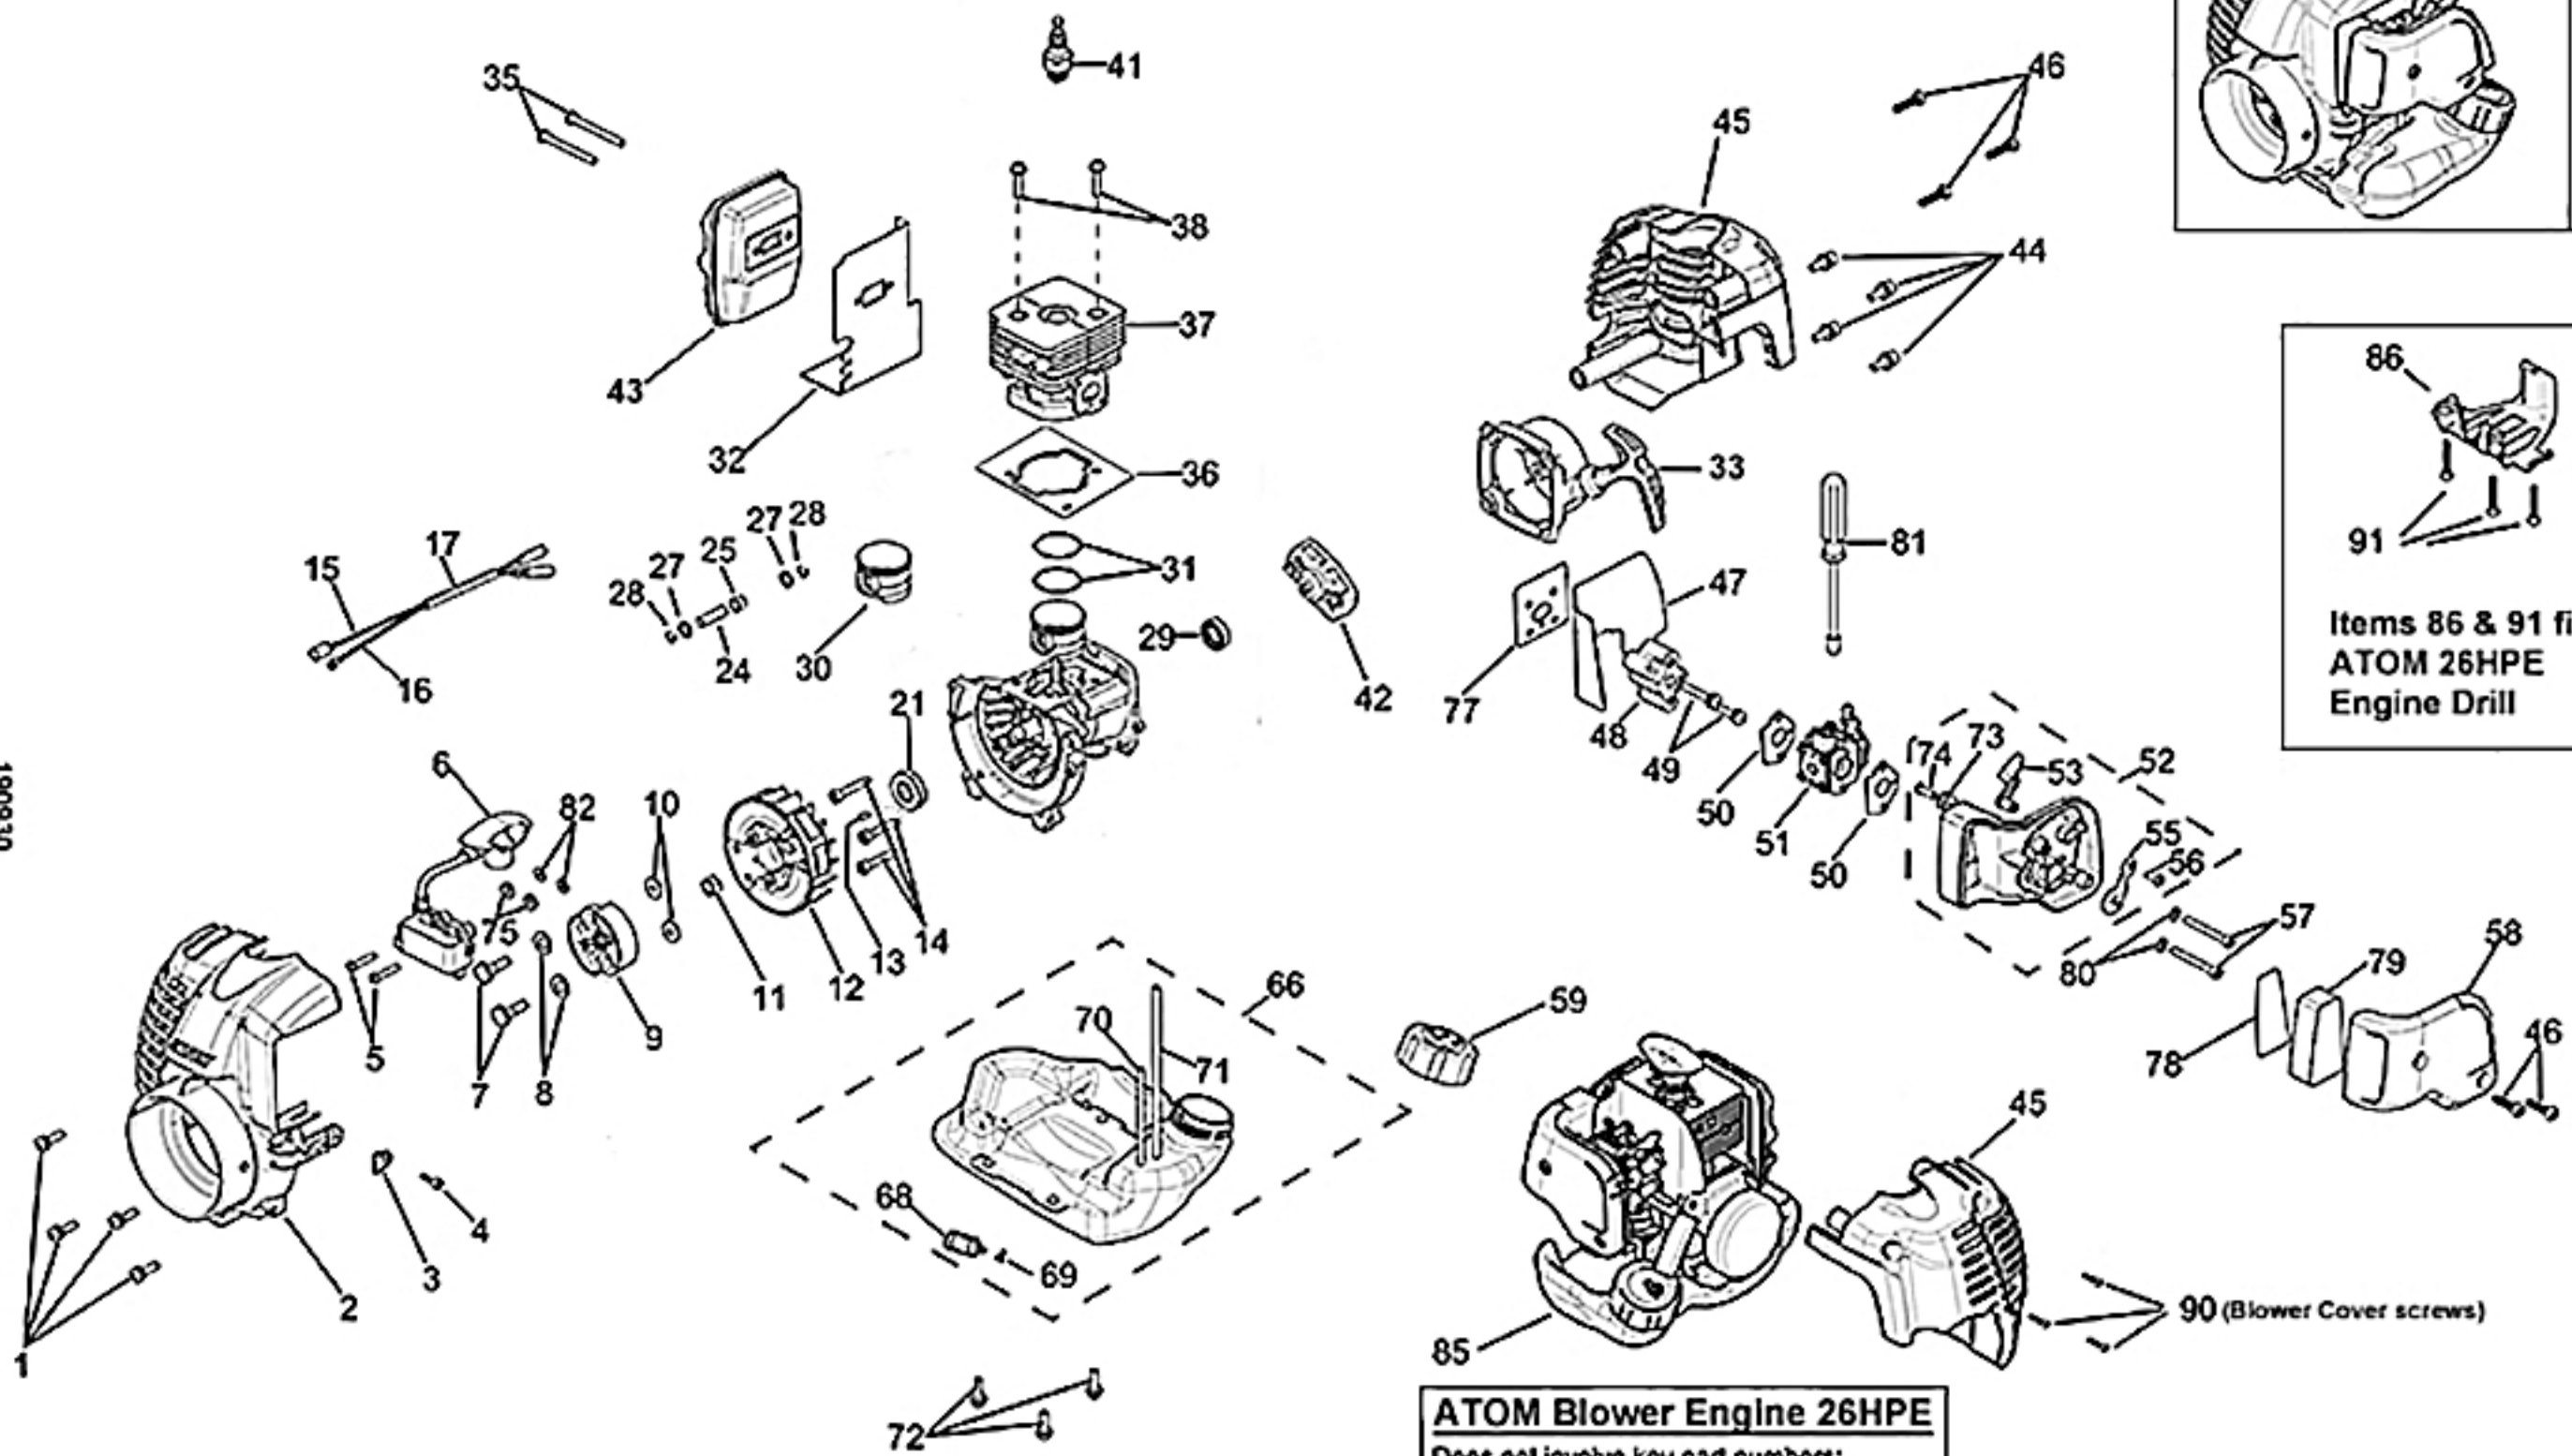

Items 86 & 91 fit
ATOM 26HPE
Engine Drill

190930

ATOM PRODUCT: ENGINE ATOM 26HPE

REF NO: 773

Key	Part No	Substitute Part No	Description	Key	Part No	Substitute Part No	Description	Key	Part No	Substitute Part No	Description
1	63547		SCREW & WASHER, M5 x 20	35	63581		SCREW, M5 x 50	72	63618		SCREW & WASHER, M5 x 16
2	63393RN		COWL FRONT 26HPE RED	36	65120		GASKET, CYLINDER	73	63619		FLANGE PULLEY
3	63549		CLAMP, RETAINER	37	65146		CYLINDER 10 FIN	74	63620		ST SCREW, STEEL
4	63550		SCREW 13.5	38	63584		SCREW, M5 x 22	75	63621		SPACER, IGNITION MODULE
5	63551		SCREW, M4 x 22	41	63587		SPARK PLUG	77	63623		GASKET CYLINDER/MANIFOLD
6	65147		IGNITION COIL DIGITAL ATOM	42	64929		PAWLS ASSY 52mm OD	78	63624		MESH, METAL
7	63553		SCREW, M6 (CLUTCH)	43	65172		MUFFLER CAT ASSY 26HPE	79	63625		FOAM, FILTER
8	63554		WASHER WAVY (CLUTCH)	44	63590		ST SCREW & WASHER, M5 x 16	80	63626		WASHER, 10 x 5 x 1
9	63555A		CLUTCH ASSY	45	63394RN		COWL REAR 26HPE RED	81	63627		CARBY JET ADJ
10	63556		WASHER FLAT (CLUTCH)	46	43790		SCREW M5.5mm x 22	82	63628		WASHER
11	63557		NUT, ROTOR	47	63593		GASKET CYLINDER AIR	84	65196A		ASSY ENG ATOM 26HPE
12	64974		ROTOR FAN DIGITAL ATOM	48	63594		MANIFOLD, CARBY	85	65196		ENG 26HPE w/o COVERS
13	63559		KEY, WOODRUFF, S43C	49	63595		SCREW & WASHER M5x31	86	64220WP		TANK GUARD DRILL
14	63560		SCREW, M5 x 30	50	63596		GASKET, MANIFOLD	90	64194		SCREW T20 X 19.50 (BLOWER)
15	63561		LEAD WIRE	51	65141		CARBY 10mm	91	40650		SCREW M5 X 36mm (DRILL)
16	63562		LEAD WIRE	52	63598		ASSY CARB FILTER BODY				
17	63563		SLEEVE	53	63599		CHOKE LEVER				
21	63567		SEAL, CRANK FLYWHEEL END	55	63601		CHOKE PLATE				
24	63570		GUDGEON PIN	56	63602		ST SCREW, M4				
25	63571		NEEDLE BEARING	57	63603		SCREW, FILTER BODY				
27	63573		WASHER SPACER	58	63604		FILTER COVER				
28	63574		CIRCLIP	59	63605		FUEL CAP ASSY				
29	63575		SEAL, CRANK STARTER END	66	65148		ASSY FUEL TANK				
30	63576		PISTON	68	63614		FILTER, FUEL				
31	63577		RING, PISTON, CAST IRON	69	63615		CLIP, HOSE,STEEL				
32	65121		GASKET MUFFLER	70	63616		TUBING, FUEL				
33	64928		RECOIL STARTER 26FC4 (35mm ht)	71	63617		TUBING, FUEL